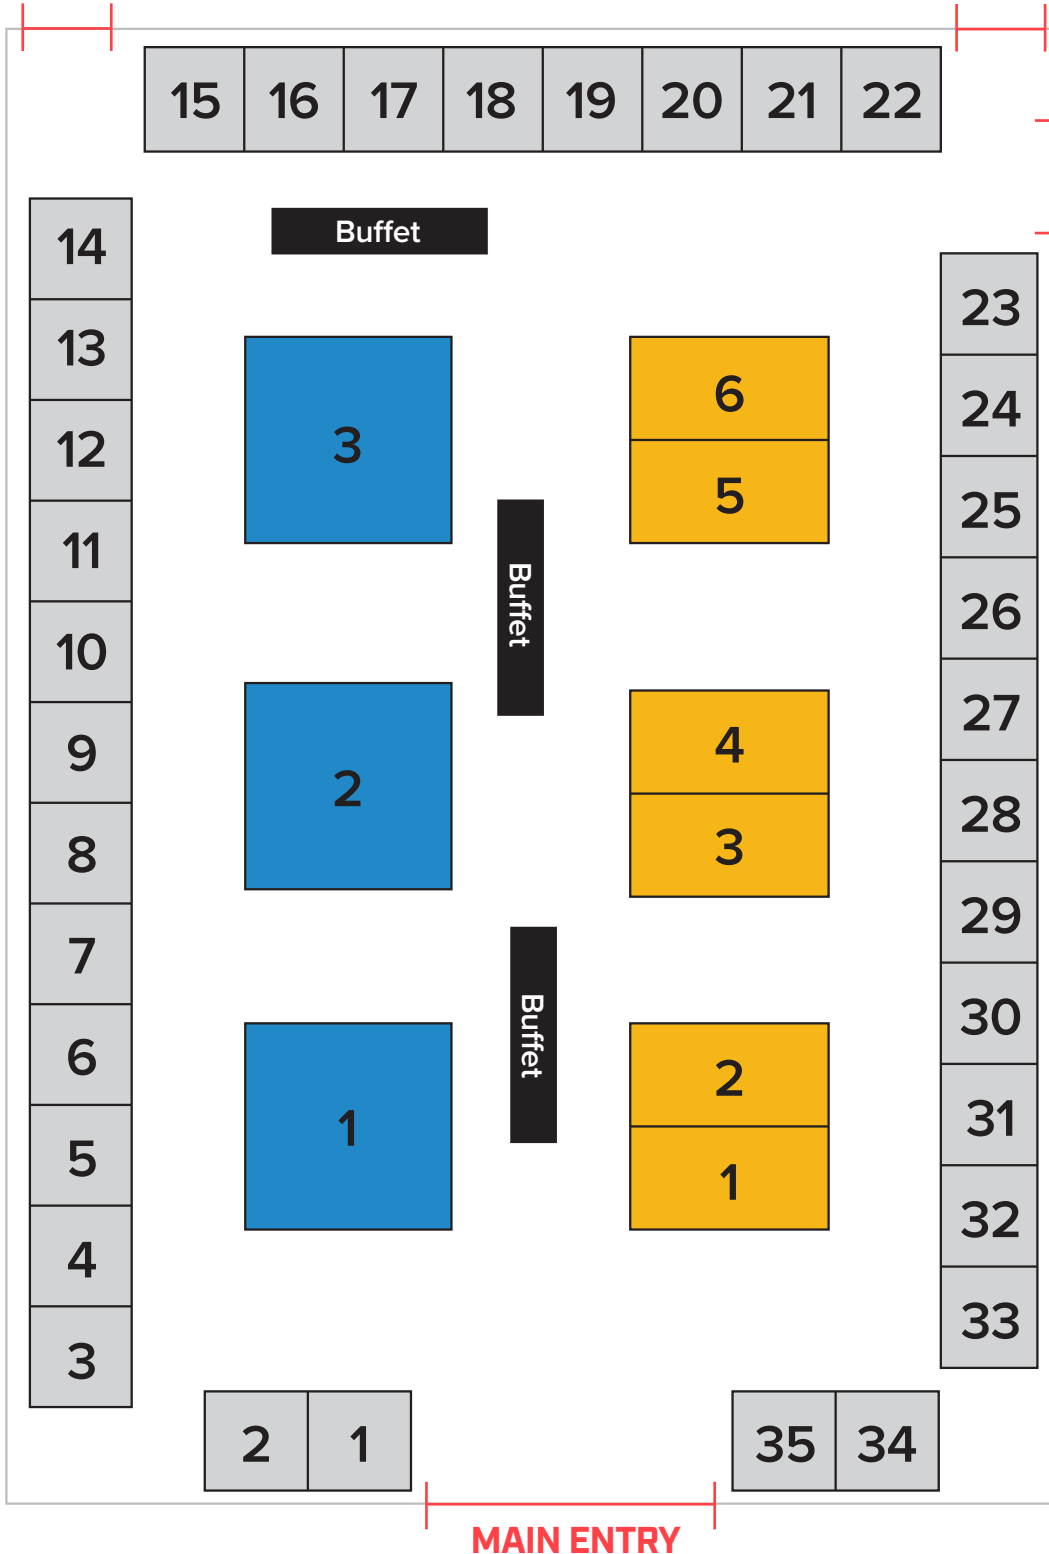

SPONSOR HALL LAYOUT

SECONDARY ENTRY

SECONDARY ENTRY

DINING ENTRY

- PLATINUM
- GOLD
- SILVER